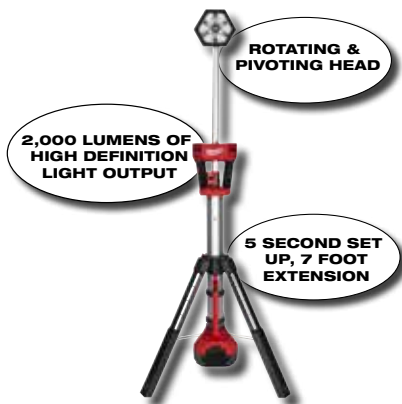

M18 FUEL™ 1" SDS Plus Rotary Hammer (2712-22)

M18 FUEL™ 1-1/8" SDS Plus Rotary Hammer Kit (2715-22)

2,000 LUMENS OF HIGH DEFINITION LIGHT OUTPUT

ROTATING & PIVOTING HEAD

5 SECOND SET UP, 7 FOOT EXTENSION

GET THIS FREE